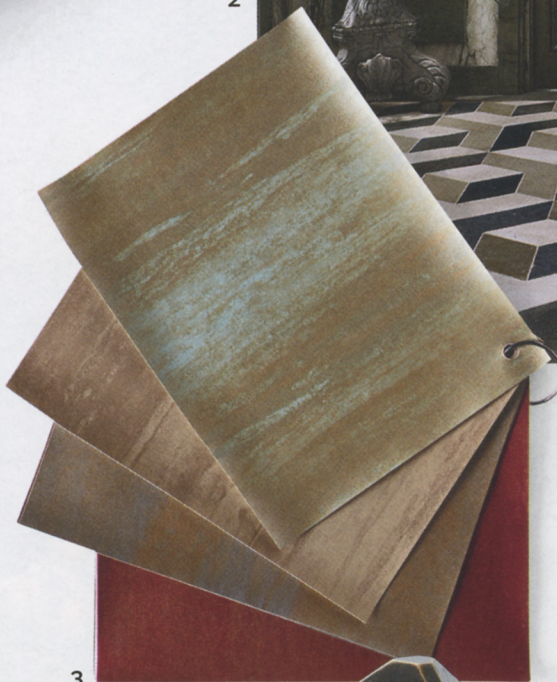

2 **Lapicida's** Jones geometric floor tiles, inspired by 18th-century examples, is one of three designs the firm offers that use antique stone reclaimed from British buildings. Each pattern is fully customizable; from $70 per sq. ft. lapicida.com, 011-44-203-012-1000

3 **Weathered Metals**, one of **Maya Romanoff's** signature wallpapers, now comes in vinyl, adding extra durability to the classic look. Available in (from top) patina, luxe gold, gilded copper, and luxe red, it costs $60 per yard. mayaromanoff.com, 773-465-6909

4 A perfect blend of function and flair distinguishes **the Nanz Co.'s** brass door lever and faceted knob, shown here in burnished and dark-antique finishes, respectively. A variety of plated and patinated finishes are also available; to the trade. nanz.com, 212-367-7000

5 Crisp and lean, **Atelier Domingue's** hand-crafted steel-frame doors channel a spirit of modern elegance. Pictured in a 117" h. x 98.5" w. version with a bronze finish, the doors are available in custom sizes and colors; price upon request. atelierdomingue.com, 713-961-3444

6 **Ann Sacks** gives traditional wood paneling a dynamic twist with its Network collection of interlocking tiles. Shown is the Offset Curve pattern in (from top) burnt sepia and chocolate fondue. Each panel measures 31.25" l. x 7.5" h. Additional patterns and finishes are offered; From $31 per sq. ft. annsacks.com, 800-278-8453

2